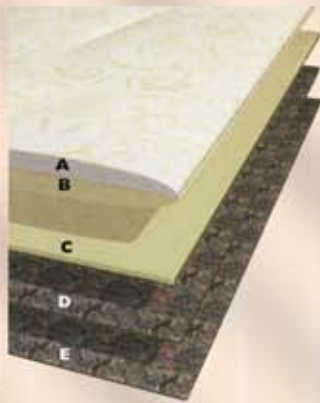

Bedding

Mattresses & Boxsprings

120 Firm
STAYTRUE QUILT
a. 1.0oz. Sealy Fiber
b. 1" SealyFoam

STAYTRUE UPHOLSTERY
c. 1/2" SealyFoam
d. Durafiber Pad
e. Durafiber Pad

Mattress 9" Thick
(bottom to crown)
Boxspring 9" Thick
Full XL 00055038PC
Queen 00055039PC
King 00055040PC