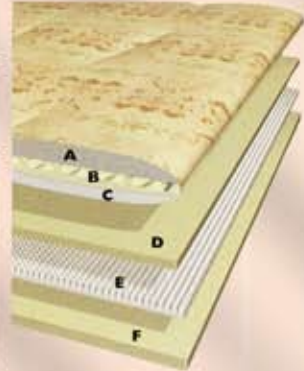

Plush Pillowtop
STAYTRUE QUILT
a. 1.0oz. FiberLux
b. 1 1/2" x 1/2" Convoluted Supersoft SealyFoam
c. 3/4" SealyFoam

STAYTRUE UPHOLSTERY
d. 1" Supersoft SealyFoam
e. 1 1/2" x 1 1/2" Sculpture Foam
f. 1 1/2" SealyFoam

Mattress 13.5" Thick
(bottom to crown)
Boxspring 9" Thick
Full XL 00055062PC
Queen 00055161PC
King 00055162PC