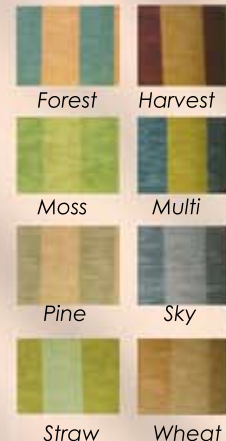

Brice Dust Ruffle
Forest Harvest
Moss Multi
Pine Sky
Straw Wheat