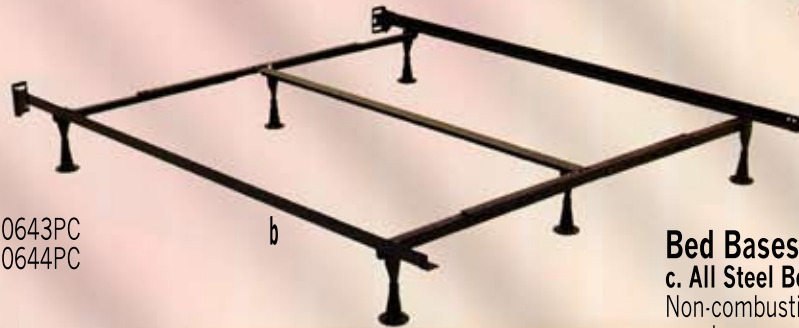

Bedding

Bed Frames & Bases

Bed Frames

a. Instamatic Bed Frames

Made of heavy duty steel construction with 1 3/4" x 1 3/8" carbon steel side rails.

Steel Steam High Glides

5 Leg Full Size 00050639PC
6 Leg Queen Size 00050640PC
6 Leg King Size 00050641PC

b. Restmore 45 Series Bed Frames

Heavy duty adjustable bedframes constructed of extra strong 1 1/2" x 1 1/2" x 70" carbon angle steel side rail with recessed legs for stronger boxspring support.

Glides

5 Leg Full/Queen Size 00050643PC
6 Leg Queen/ King/CA King Size 00050644PC

Bed Bases

c. All Steel Bed Base

Non-combustible and non-toxic for a safer guestroom.

6" High with 3 Cross Supports

Full XL, 4/6x80" 00055970PC
Queen, 5/0x80" 00055971PC
King, 6/6x90" 00055972PC

7 1/2" High with 3 Cross Supports

Full XL, 4/6x80" 00050645PC
Queen, 5/0x80" 00050646PC
King, 6/6x90" 00050647PC

d. Linwood Bed Base

Walnut finish on industrial fiber board panels.

6" High with 3 Cross Braces

Full XL, 4/6x80" 00007554PC
Queen, 5/0x80" 00007556PC
King, 6/6x80" 00007555PC

7 1/2" High with 3 Cross Braces

Full XL, 4/6x80" 00055973PC
Queen, 5/0x80" 00055974PC
King, 6/6x80" 00055975PC

10" High with 3 Cross Braces

Full XL, 4/6x80" 00055012PC
Queen, 5/0x80" 00055013PC
King, 6/6x80" 00055014PC
CA King, 6/6x80" 00055364PC