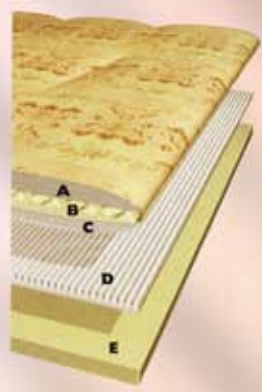

**STAYTRUE QUILT**

- a. 1.0oz. Sealy Fiber
- b. 1 1/4" SealyFoam

**STAYTRUE UPHOLSTERY**

- c. 1" Supersoft SealyFoam
- d. 1 1/4" x 1 1/2" Convoluted SealyFoam

Mattress 11" Thick  
 (bottom to crown)

Boxspring 9" Thick

- Full XL 00055053PC
- Queen 00055054PC
- King 00055055PC

Mattresses & Boxsprings

**Cushion Firm**  
**STAYTRUE QUILT**  
 a. 1.0oz. FiberLux  
 b. 1/2" High Performance SealyFoam  
 c. 3/4" SealyFoam

**STAYTRUE UPHOLSTERY**  
 d. 1" x 1/2" Convoluted MaverLux  
 e. 2" SealyFoam  
 f. Durafiber Pad

Mattress 11.75" Thick  
 (bottom to crown)  
 Boxspring 9" Thick  
 Full XL 00055056PC  
 Queen 00055057PC  
 King 00055058PC

**Plush**  
**STAYTRUE QUILT**  
 a. 1.0oz. Sealy Fiber  
 b. 1 1/2" x 1/2" Convoluted Supersoft SealyFoam  
 c. 1/2" Supersoft SealyFoam