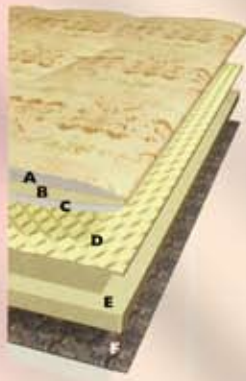

Mattresses & Boxsprings

Cushion Firm
STAYTRUE QUILT
a. 1.0oz. FiberLux
b. 1/2" High Performance SealyFoam
c. 3/4" SealyFoam

STAYTRUE UPHOLSTERY
d. 1" x 1/2" Convoluted MaverLux
e. 2" SealyFoam
f. Durafiber Pad

Mattress 11.75" Thick
(bottom to crown)
Boxspring 9" Thick
Full XL 00055056PC
Queen 00055057PC
King 00055058PC