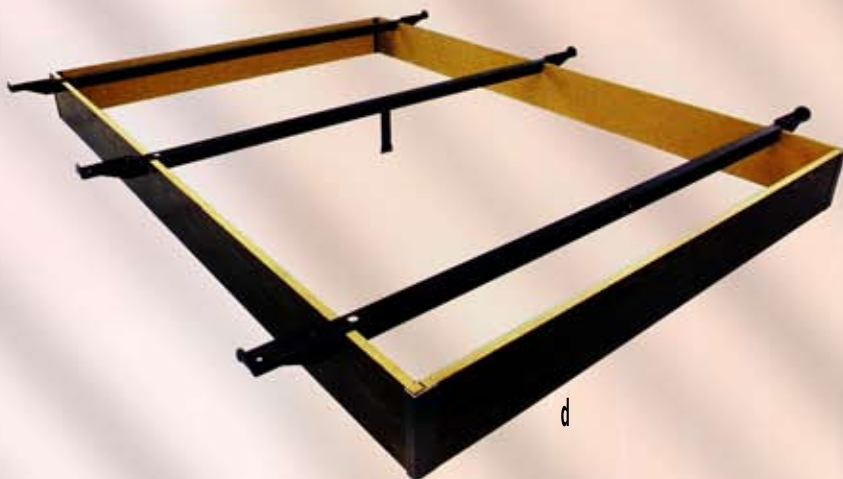

Bedding

Bed Frames & Bases

Bed Frames

a. Instamatic Bed Frames

Made of heavy duty steel construction with 1 3/4" x 1 3/8" carbon steel side rails.

Steel Steam High Glides

5 Leg Full Size 00050639PC
6 Leg Queen Size 00050640PC
6 Leg King Size 00050641PC

b. Restmore 45 Series Bed Frames

Heavy duty adjustable bedframes constructed of extra strong 1 1/2" x 1 1/2" x 70" carbon angle steel side rail with recessed legs for stronger boxspring support.

Glides

5 Leg Full/Queen Size 00050643PC
6 Leg Queen/ King/CA King Size 00050644PC

Bed Bases

c. All Steel Bed Base

Non-combustible and non-toxic for a safer guestroom.

6" High with 3 Cross Supports

Full XL, 4/6x80" 00055970PC
Queen, 5/0x80" 00055971PC
King, 6/6x90" 00055972PC

7 1/2" High with 3 Cross Supports

Full XL, 4/6x80" 00050645PC
Queen, 5/0x80" 00050646PC
King, 6/6x90" 00050647PC

d. Linwood Bed Base

Walnut finish on industrial fiber board panels.

6" High with 3 Cross Braces

Full XL, 4/6x80" 00007554PC
Queen, 5/0x80" 00007556PC
King, 6/6x80" 00007555PC

7 1/2" High with 3 Cross Braces

Full XL, 4/6x80" 00055973PC
Queen, 5/0x80" 00055974PC
King, 6/6x80" 00055975PC

10" High with 3 Cross Braces

Full XL, 4/6x80" 00055012PC
Queen, 5/0x80" 00055013PC
King, 6/6x80" 00055014PC
CA King, 6/6x80" 00055364PC