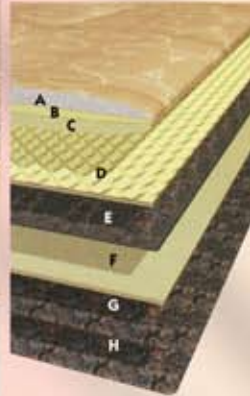

220 Firm

STAYTRUE QUILT

- a. 1.0oz. Sealy Fiber
- b. 1/2" MaverLux
- c. 1/2" SealyFoam

STAYTRUE UPHOLSTERY

- d. 1" x 1/2" Convoluted MaverLux
- e. Durafiber Extra Pad
- f. 1/2" SealyFoam
- g & h. Durafiber Pad

Mattress 10.75" Thick
(bottom to crown)

Boxspring 9" Thick

- Full XL 00055047PC
- Queen 00055048PC
- King 00055049PC

220 Plush

STAYTRUE QUILT

- a. 1.0oz. Sealy Fiber
- b. 1 1/2" x 1/2" Convoluted Supersoft SealyFoam
- c. 1/2" SealyFoam

STAYTRUE UPHOLSTERY

- d. 1 1/2" x 1/2" Sculpture Foam
- e. 1" SealyFoam

Mattress 11.25" Thick
(bottom to crown)

Boxspring 9" Thick

- Full XL 00055050PC
- Queen 00055051PC
- King 00055052PC

220 Plush Pillowtop

STAYTRUE QUILT

- a. 1.0oz. Sealy Fiber
- b. 1 1/4" SealyFoam

STAYTRUE UPHOLSTERY

- c. 1" Supersoft SealyFoam
- d. 1 1/4" x 1 1/2" Convoluted SealyFoam

Mattress 11" Thick
(bottom to crown)

Boxspring 9" Thick

- Full XL 00055053PC
- Queen 00055054PC
- King 00055055PC