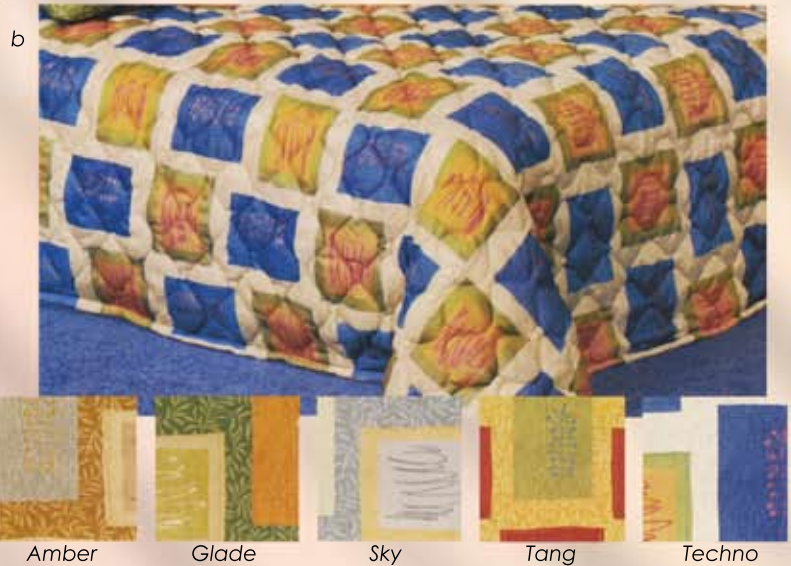

Throw Style Bedspreads

are fabricated on upgrade 126" TXD, 100% polyester textured sheeting face fabric for seamless spreads.

Specify Pattern and Color:

a- Vibration - Olivewood, Tidewater, Surf, Limestone

b- Taosim - Techno, Sky, Amber, Glade, Tang

c- Edamame - Lagoon, Tealeaf, Alabaster, Sesame, Exotic