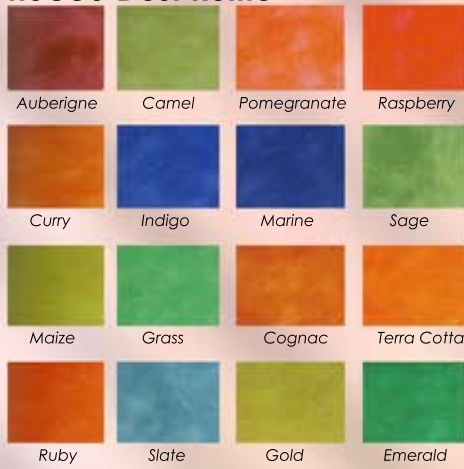

### Tailored Style Dust Ruffles

With 5 pleats to coordinate w/bedspread and coverlets  
 Full XL 00056140PC  
 Queen 00056141PC  
 King 00056142PC

Brice Dust Ruffle  
 Forest Harvest  
 Moss Multi  
 Pine Sky  
 Straw Wheat

Bedding

Bedspreads, Coverlets & Dust Ruffle

**Elliot Dust Ruffle**

**Rocco Dust Ruffle**

**Ripley Dust Ruffle**

**Monte Rosso  
 Bedspread  
 or Coverlet**

**Rockerfellar Bedspread  
 or Coverlet**

Bedding

**Brentwood  
 Bedsread & Coverlet**

Navy Gold Green

**Chloe  
 Dust Ruffle**

Ebony Emerald  
 Powder Sand  
 Gold Midnight  
 Sapphire Teal  
 Plum Wine

**Dynasty  
 Bedsread & Coverlet**

Evergreen Garnet Wheat Indigo Spice