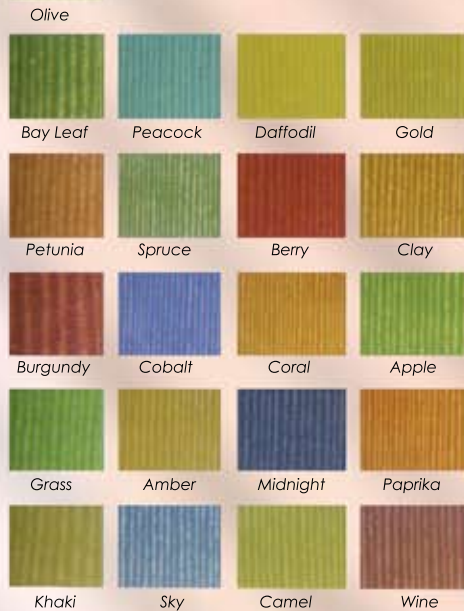

Bedding

Bedspreads, Coverlets & Dust Ruffle

**Elliot Dust Ruffle**

**Rocco Dust Ruffle**

**Ripley Dust Ruffle**

**Monte Rosso  
 Bedspread  
 or Coverlet**

**Rockerfellar Bedspread  
 or Coverlet**

Bedding

**Brentwood  
 Bedsread & Coverlet**

Navy Gold Green

**Chloe  
 Dust Ruffle**

Ebony Emerald  
 Powder Sand  
 Gold Midnight  
 Sapphire Teal  
 Plum Wine

**Dynasty  
 Bedsread & Coverlet**

Evergreen Garnet Wheat Indigo Spice