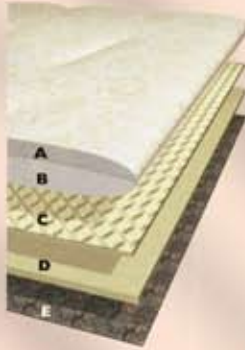

Bedding

Mattresses & Boxsprings

**120 Firm**  
**STAYTRUE QUILT**  
 a. 1.0oz. Sealy Fiber  
 b. 1" SealyFoam

**STAYTRUE UPHOLSTERY**  
 c. 1/2" SealyFoam  
 d. Durafiber Pad  
 e. Durafiber Pad

Mattress 9" Thick  
 (bottom to crown)  
 Boxspring 9" Thick  
 Full XL 00055038PC  
 Queen 00055039PC  
 King 00055040PC

**120 Cushion Firm**  
**STAYTRUE QUILT**  
 a. 1.0oz. Sealy Fiber  
 b. 1/2" High Performance SealyFoam  
 c. 3/4" SealyFoam

**STAYTRUE UPHOLSTERY**  
 d. 2" SealyFoam  
 e. Durafiber Pad

Mattress 10.75" Thick  
 (bottom to crown)  
 Boxspring 9" Thick  
 Full XL 00055041PC  
 Queen 00055042PC  
 King 00055043PC