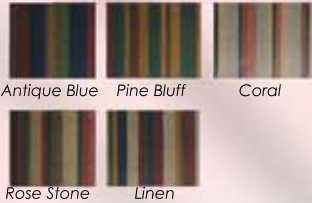

**Durham
Dust Ruffle**