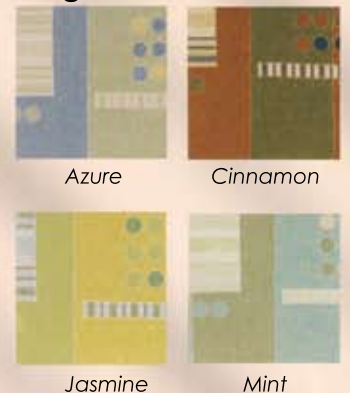

Bedding

Designer Bedspreads

Throw Style Bedspreads

are fabricated on upgrade 126" TXD, 100% polyester textured sheeting face fabric for seamless spreads.

Specify Pattern and Color:

- a- **Jagger** - Mist, Sunrise, Jade, Spring
- b- **Cambric** - Mulberry, Lemon, Eucalyptus, Glade, Bamboo
- c- **Origami** - Azure, Mint, Jasmine, Cinnamon

Full XL, 54"x80"
00056358PC

Queen, 60"x80"
00056359PC

King, 76"x80"
00056360PC

Origami