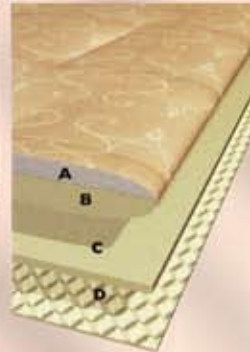

**STAYTRUE UPHOLSTERY**

- d. 1 1/2" x 1/2" Sculpture Foam
- e. 1" SealyFoam

Mattress 11.25" Thick  
 (bottom to crown)

Boxspring 9" Thick

- Full XL 00055050PC
- Queen 00055051PC
- King 00055052PC

**220 Plush Pillowtop**

**STAYTRUE QUILT**

- a. 1.0oz. Sealy Fiber
- b. 1 1/4" SealyFoam

**STAYTRUE UPHOLSTERY**

- c. 1" Supersoft SealyFoam
- d. 1 1/4" x 1 1/2" Convoluted SealyFoam

Mattress 11" Thick  
 (bottom to crown)

Boxspring 9" Thick

- Full XL 00055053PC
- Queen 00055054PC
- King 00055055PC

Mattresses & Boxsprings

**Cushion Firm**  
**STAYTRUE QUILT**  
 a. 1.0oz. FiberLux  
 b. 1/2" High Performance SealyFoam  
 c. 3/4" SealyFoam

**STAYTRUE UPHOLSTERY**  
 d. 1" x 1/2" Convoluted MaverLux  
 e. 2" SealyFoam  
 f. Durafiber Pad

Mattress 11.75" Thick  
 (bottom to crown)  
 Boxspring 9" Thick  
 Full XL 00055056PC  
 Queen 00055057PC  
 King 00055058PC

**Plush**  
**STAYTRUE QUILT**  
 a. 1.0oz. Sealy Fiber  
 b. 1 1/2" x 1/2" Convoluted Supersoft SealyFoam  
 c. 1/2" Supersoft SealyFoam